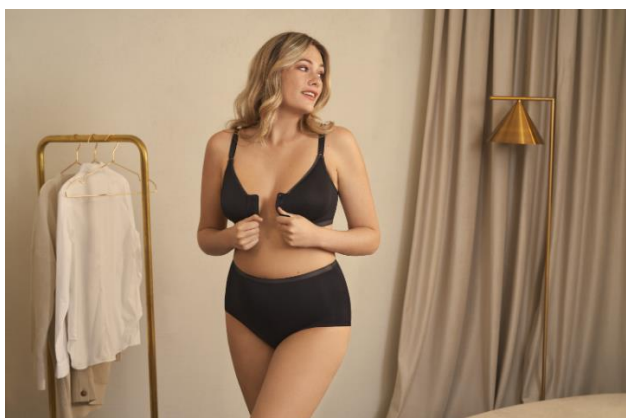

Rockpool Acquisitions Plc

**Heads of Agreement signed with European Lingerie Group, AB
Potential Reverse Takeover and Temporary Suspension of Listing**

Thumbnails of Hi-Resolution - download instructions at end.

1